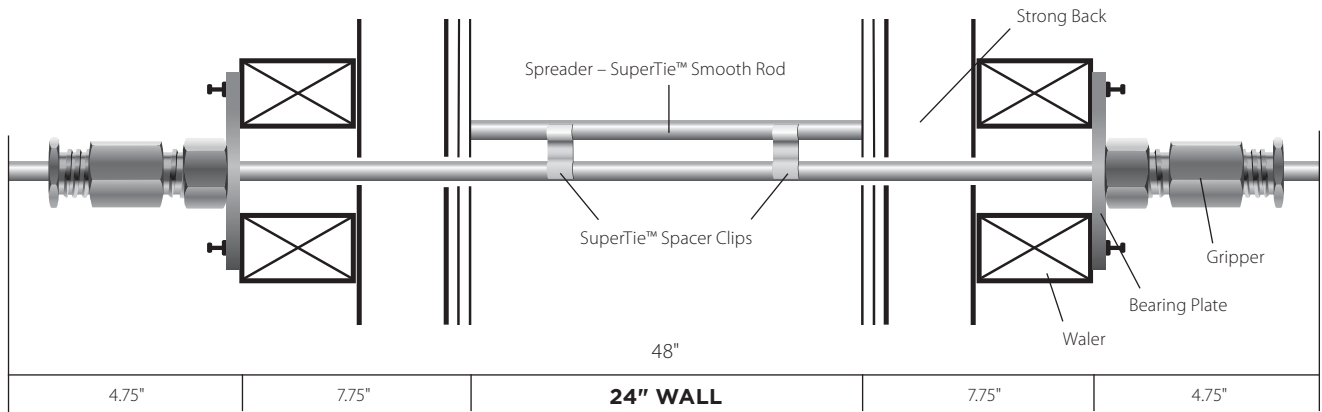

ONE SuperTie™

Standard **48** inch **Fiberglass Rods**

SOLD IN BOXES OF 100

US Patent #7,819,388

FITS ANY WALL **48** inch **DOES IT ALL**
ONE SuperTie 13" TO 24" THICK

Also available in 37" SuperTies for walls 6" to 12" thick.

RJD SuperTie™ Fiberglass Rods are exclusively engineered and designed to perform per specifications, only when used in conjunction with our RJD SuperTie™ Gripper Systems.

BOX OF 100 — 48" ea.

- **Ships Easily** — via FedEx/UPS | Ship. WT. 26lbs.
- **One SuperTie** — rods are sold in 37" & 48" lengths and are used with the 6K SuperTie System.
- **Minimal Waste** — Unused ties can roll-over to your next project.
- **Cut Your Ties** — to make spreaders/spacers.
- **Easy Ordering** — same lineal foot price for any order.
- **A Pallet Fits** — 50+ boxes / 1 sku.