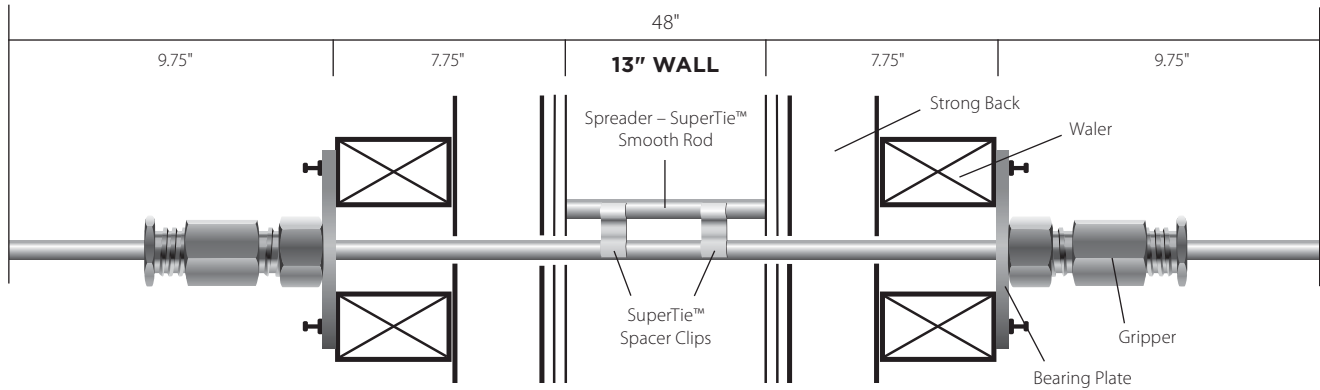

ONE SuperTie™

Standard **48** inch **Fiberglass Rods**

SOLD IN BOXES OF 100

US Patent #7,819,388

FITS ANY WALL **48** inch **DOES IT ALL**
ONE SuperTie 13" TO 24" THICK

Also available in 37" SuperTies for walls 6" to 12" thick.

RJD SuperTie™ Fiberglass Rods are exclusively engineered and designed to perform per specifications, only when used in conjunction with our RJD SuperTie™ Gripper Systems.

BOX OF 100 — 48" ea.

- **Ships Easily** — via FedEx/UPS | Ship. WT. 26lbs.
- **One SuperTie** — rods are sold in 37" & 48" lengths and are used with the 6K SuperTie System.
- **Minimal Waste** — Unused ties can roll-over to your next project.
- **Cut Your Ties** — to make spreaders/spacers.
- **Easy Ordering** — same lineal foot price for any order.
- **A Pallet Fits** — 50+ boxes / 1 sku.