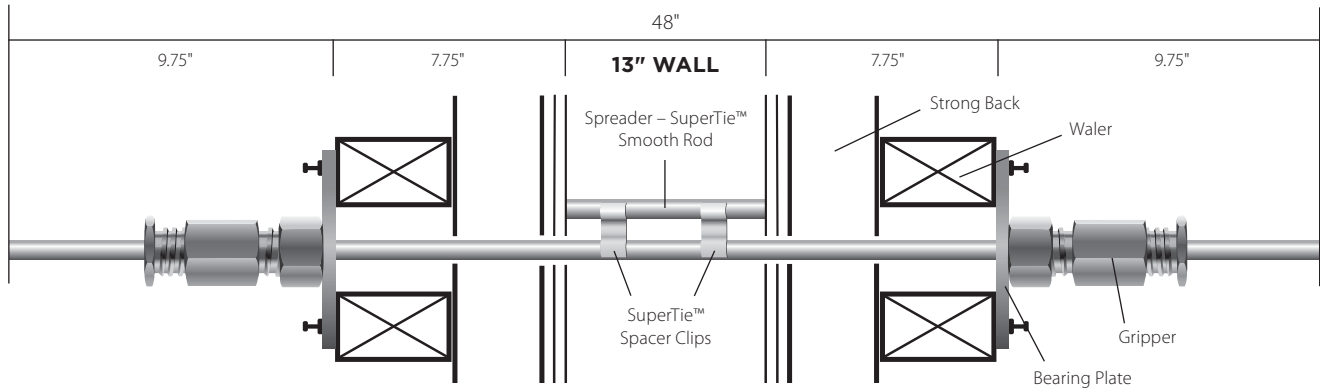

# ONE SuperTie™

Standard **48** inch **Fiberglass Rods**

SOLD IN BOXES OF 100

US Patent #7,819,388

FITS ANY WALL **48** inch **DOES IT ALL**  
**ONE SuperTie** 13" TO 24" THICK

Also available in 37" SuperTies for walls 6" to 12" thick.

RJD SuperTie™ Fiberglass Rods are exclusively engineered and designed to perform per specifications, only when used in conjunction with our RJD SuperTie™ Gripper Systems.

**BOX OF 100 — 48" ea.**

- **Ships Easily** — via FedEx/UPS | Ship. WT. 26lbs.
- **One SuperTie** — rods are sold in 37" & 48" lengths and are used with the 6K SuperTie System.
- **Minimal Waste** — Unused ties can roll-over to your next project.
- **Cut Your Ties** — to make spreaders/spacers.
- **Easy Ordering** — same lineal foot price for any order.
- **A Pallet Fits** — 50+ boxes / 1 sku.