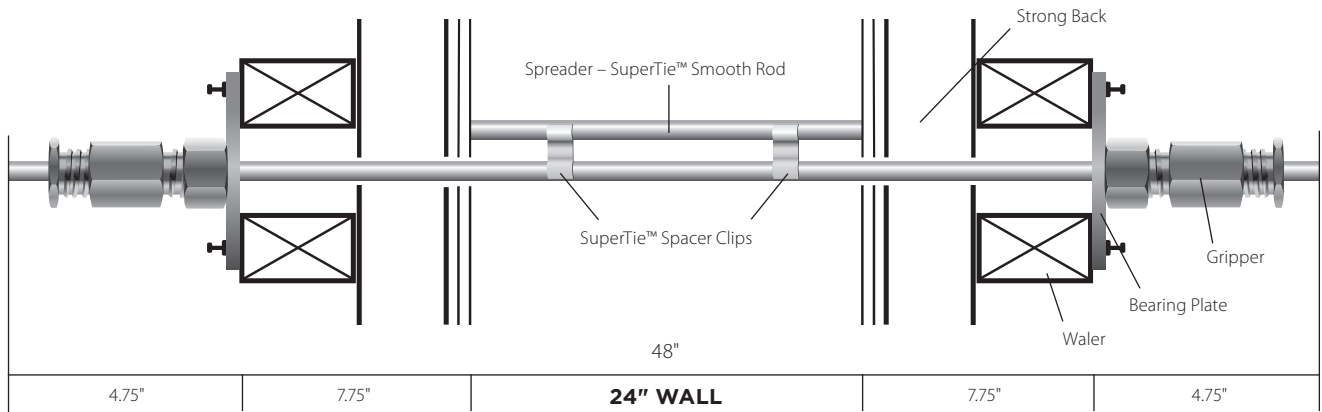

# ONE SuperTie™

Standard **48** inch **Fiberglass Rods**

SOLD IN BOXES OF 100

US Patent #7,819,388

FITS ANY WALL **48** inch **DOES IT ALL**  
**ONE SuperTie** 13" TO 24" THICK

Also available in 37" SuperTies for walls 6" to 12" thick.

RJD SuperTie™ Fiberglass Rods are exclusively engineered and designed to perform per specifications, only when used in conjunction with our RJD SuperTie™ Gripper Systems.

**BOX OF 100 — 48" ea.**

- **Ships Easily** — via FedEx/UPS | Ship. WT. 26lbs.
- **One SuperTie** — rods are sold in 37" & 48" lengths and are used with the 6K SuperTie System.
- **Minimal Waste** — Unused ties can roll-over to your next project.
- **Cut Your Ties** — to make spreaders/spacers.
- **Easy Ordering** — same lineal foot price for any order.
- **A Pallet Fits** — 50+ boxes / 1 sku.