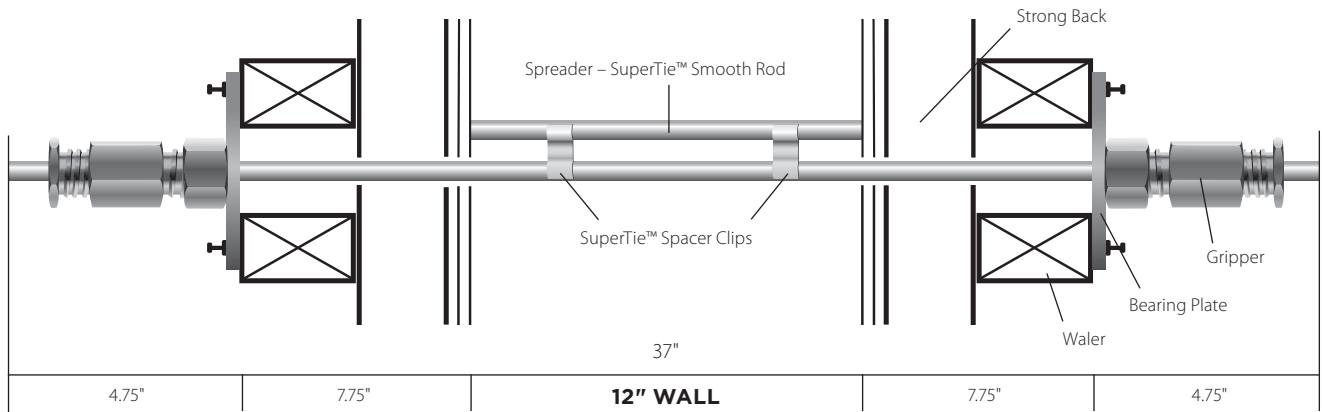

ONE SuperTie™

Standard **37** inch **Fiberglass Rods**

SOLD IN BOXES OF 100

US Patent #7,819,388

FITS ANY WALL **ONE SuperTie** **37** inch **DOES IT ALL**

Also available in 48" SuperTie™ for wider walls.

RJD SuperTie™ Fiberglass Rods are exclusively engineered and designed to perform per specifications, only when used in conjunction with our RJD SuperTie™ Gripper Systems.

BOX OF 100 — 48" ea.

- **Ships Easily** — via FedEx/UPS | Ship. WT. 26lbs.
- **One SuperTie** — rods are sold in 37" & 48" lengths and are used with the 6K SuperTie System.
- **Minimal Waste** — Unused ties can roll-over to your next project.
- **Cut Your Ties** — to make spreaders/spacers.
- **Easy Ordering** — same lineal foot price for any order.
- **A Pallet Fits** — 50+ boxes / 1 sku.