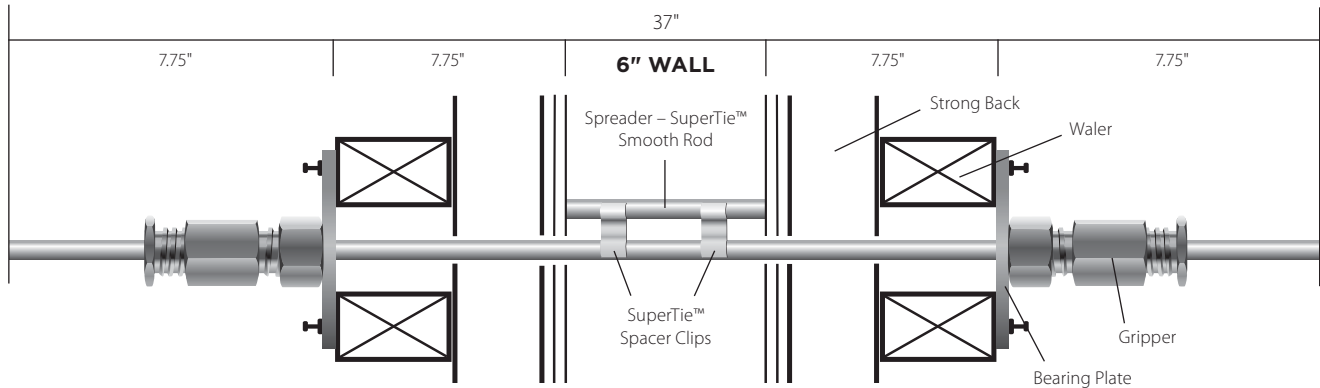

ONE SuperTie™

Standard **37** inch **Fiberglass Rods**

SOLD IN BOXES OF 100

US Patent #7,819,388

FITS ANY WALL **ONE SuperTie** **37** inch **DOES IT ALL**

Also available in 48" SuperTie™ for wider walls.

RJD SuperTie™ Fiberglass Rods are exclusively engineered and designed to perform per specifications, only when used in conjunction with our RJD SuperTie™ Gripper Systems.

BOX OF 100 — 48" ea.

- **Ships Easily** — via FedEx/UPS | Ship. WT. 26lbs.
- **One SuperTie** — rods are sold in 37" & 48" lengths and are used with the 6K SuperTie System.
- **Minimal Waste** — Unused ties can roll-over to your next project.
- **Cut Your Ties** — to make spreaders/spacers.
- **Easy Ordering** — same lineal foot price for any order.
- **A Pallet Fits** — 50+ boxes / 1 sku.