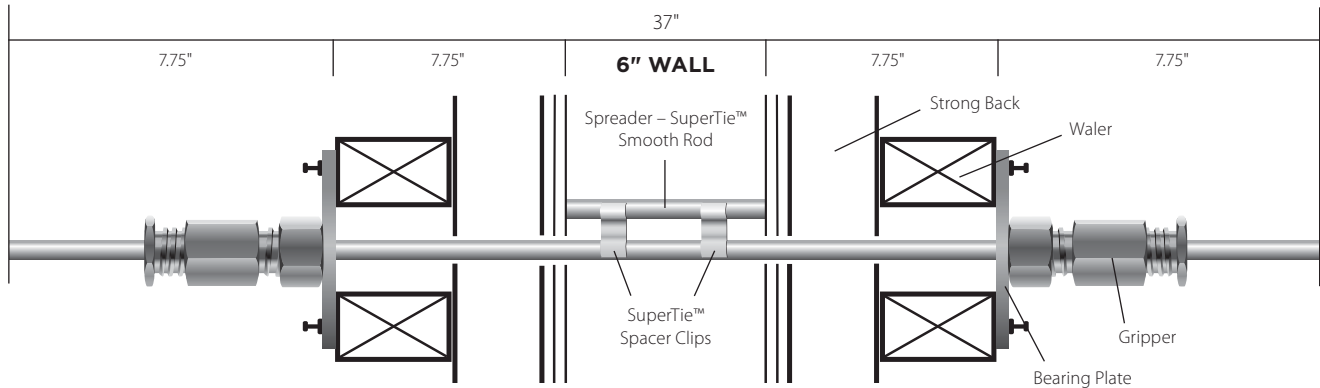

# ONE SuperTie™

Standard **37** inch **Fiberglass Rods**

SOLD IN BOXES OF 100

US Patent #7,819,388

FITS ANY WALL **ONE SuperTie** **37** inch **DOES IT ALL** 6" TO 12" THICK

Also available in 48" SuperTie™ for wider walls.

RJD SuperTie™ Fiberglass Rods are exclusively engineered and designed to perform per specifications, only when used in conjunction with our RJD SuperTie™ Gripper Systems.

**BOX OF 100 — 48" ea.**

- **Ships Easily** — via FedEx/UPS | Ship. WT. 26lbs.
- **One SuperTie** — rods are sold in 37" & 48" lengths and are used with the 6K SuperTie System.
- **Minimal Waste** — Unused ties can roll-over to your next project.
- **Cut Your Ties** — to make spreaders/spacers.
- **Easy Ordering** — same lineal foot price for any order.
- **A Pallet Fits** — 50+ boxes / 1 sku.