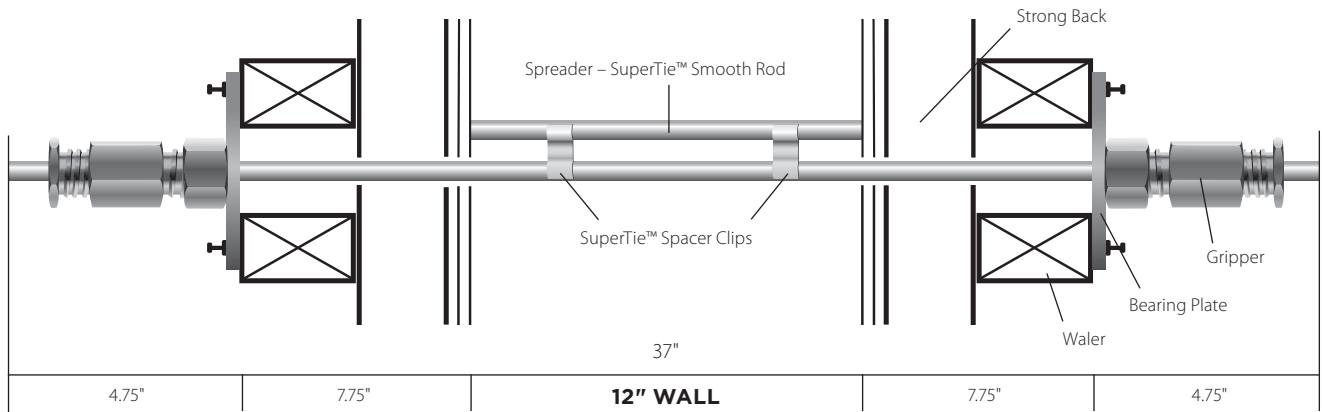

# ONE SuperTie™

Standard **37** inch **Fiberglass Rods**

SOLD IN BOXES OF 100

US Patent #7,819,388

FITS ANY WALL **ONE SuperTie** **37** inch **DOES IT ALL** 6" TO 12" THICK

Also available in 48" SuperTie™ for wider walls.

RJD SuperTie™ Fiberglass Rods are exclusively engineered and designed to perform per specifications, only when used in conjunction with our RJD SuperTie™ Gripper Systems.

**BOX OF 100 — 48" ea.**

- **Ships Easily** — via FedEx/UPS | Ship. WT. 26lbs.
- **One SuperTie** — rods are sold in 37" & 48" lengths and are used with the 6K SuperTie System.
- **Minimal Waste** — Unused ties can roll-over to your next project.
- **Cut Your Ties** — to make spreaders/spacers.
- **Easy Ordering** — same lineal foot price for any order.
- **A Pallet Fits** — 50+ boxes / 1 sku.