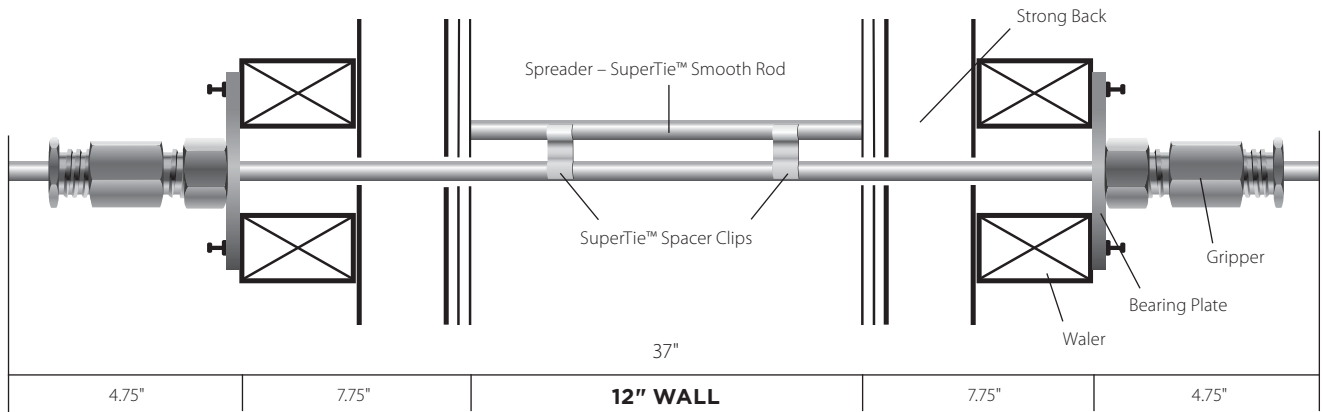

ONE SuperTie™

Standard **37 inch** Fiberglass Rods

SOLD IN BOXES OF 100

US Patent #7,819,388

6" WALL UP **ONE SuperTie** **37 inch** TO 12" WALL **DOES IT ALL**

Also available in 48" SuperTie™ for wider walls.

RJD SuperTie™ Fiberglass Rods are exclusively engineered and designed to perform per specifications, only when used in conjunction with our RJD SuperTie™ Gripper Systems.

NEVER PATCH . . . NEVER RUST

Technical questions:
Info@rjdindustries.com