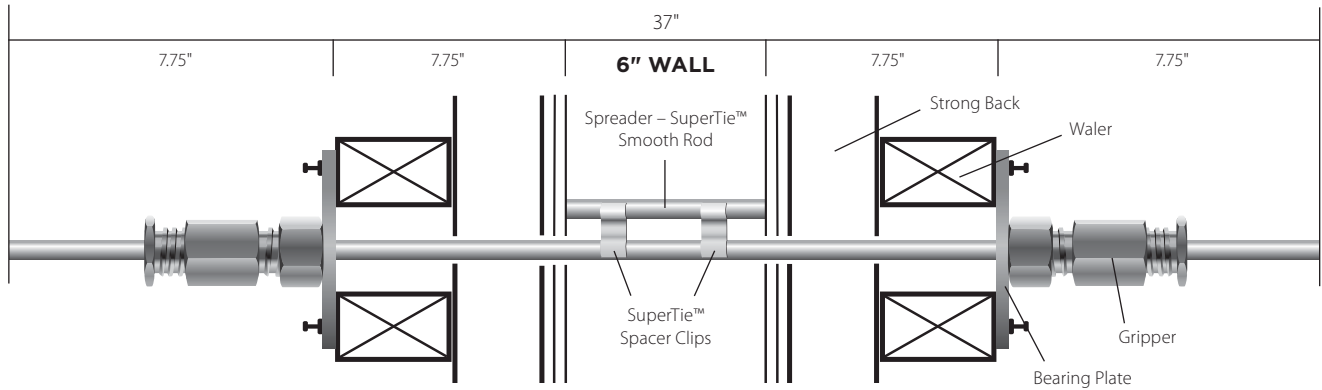

ONE SuperTie™

Standard **37 inch** Fiberglass Rods

SOLD IN BOXES OF 100

US Patent #7,819,388

6" WALL UP **ONE SuperTie** **37 inch** TO 12" WALL **DOES IT ALL**

Also available in 48" SuperTie™ for wider walls.

RJD SuperTie™ Fiberglass Rods are exclusively engineered and designed to perform per specifications, only when used in conjunction with our RJD SuperTie™ Gripper Systems.

NEVER PATCH . . . NEVER RUST

Technical questions:
Info@rjdindustries.com